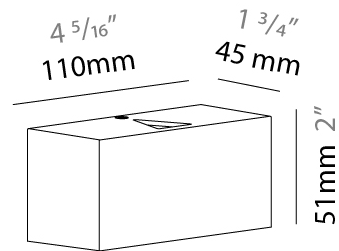

PROJECT	_____
TYPE	_____
SPECIFIER	_____
QUANTITY	_____
DATE	_____

CARTELLO STANDARD SURFACE

D93123

base number

1. To build a product code in our configurator select the specify button on the base model # product page
2. To build a manual product code on this datasheet choose from the options listed below in blue font and add the suffix to the base model #

GENERAL

Series: Cartello
Subseries: Cartello Standard
Brand: Milan
Division: Design
Mounting Type: Surface
Mounting Location: Wall
Subcategory: Up/Down Light

PHYSICAL

Shape: Rectangle
Length (mm): 110
Length (in): 4 ⁵/₁₆
Height (mm): 51
Depth (mm): 45
Height (in): 2
Depth (in): 1 ³/₄
Extension (mm): 45
Extension (in): 1 ³/₄
Light Distribution: Direct / Indirect
Weight (kg): 0.3
Weight (lbs): 0.599
Fixture Finish: Metallic Gray
Fixture Material: Aluminum

ELECTRICAL

Number of Lamps: 2
Lamp Type: LED
Max. Wattage Per Lamp (W): 4
Dimming: Electronic Low Voltage Dimming
Input Voltage (V): 120Vac Direct Line

LED

Number of LEDs: 2
Color Temperature (°K): 3000
Max. Delivered Lumen (lm): 600
CRI: >80 CRI

OPTICAL

RATINGS AND CERTIFICATIONS

Certified By: CSA Certified to UL and CSA Standards
IP rating: IP20

J-Box cover plate included